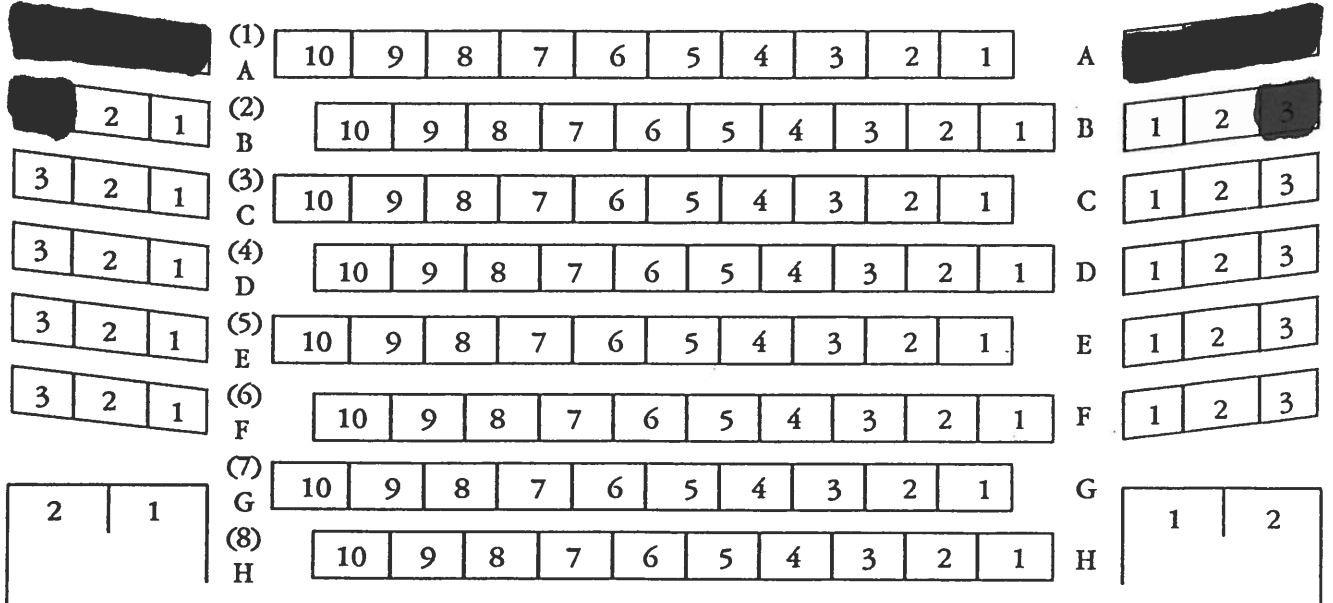

AURORA FOX ARTS CENTER SEATING PLAN

Stage

Exit

Exit

LFT

Orchestra

CTR

RGT

Balcony

CTR

RGT

Exit

Exit

LFT